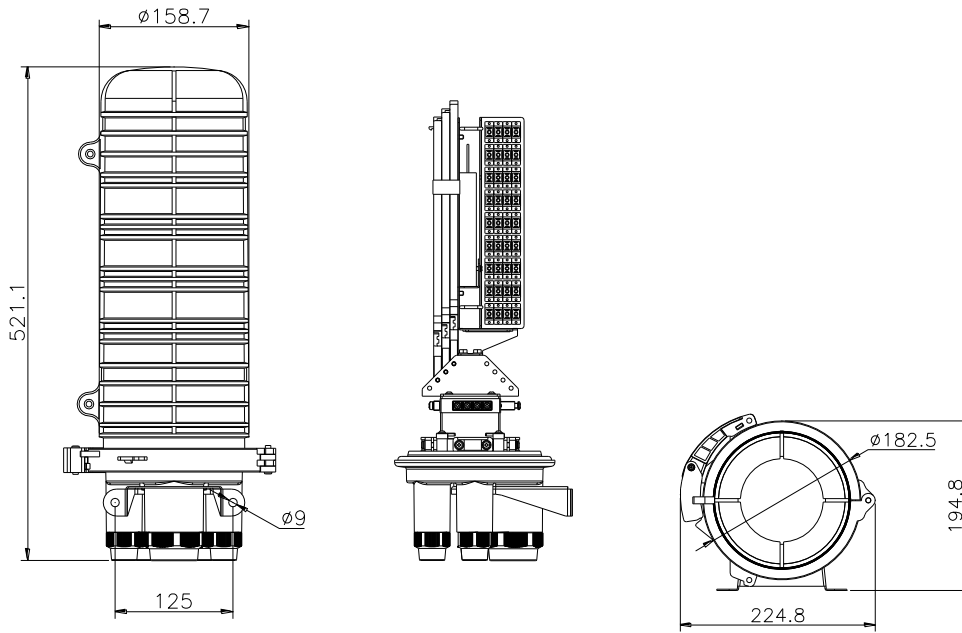

#### Feature:

- 1) Adapter: can load 36pcs SC simple adapters or 36pcs LC duplex adapters
- 2) Splitter: can loaded 1pc PLC splitter 1\*8,1\*16 or 1\*32
- 3) Splice tray: 3pcs, each 24cores
- 4) Cable port: 5 cable ports: 4pcs( $\phi$ 18mm), 1pcs ( $\phi$ 42mm, cable no cutting). All cable ports are mechanical sealing
- 5) With different size rubber gasket for simplex, FTTH drop cable entry/exit
- 6) Waterproof: IP68
- 7) Wall-mounting, aerial hanger and pole holding
- 8) Material: high impact resistance PP materials with UV

#### Specification:

Model	Capacity	Dimension	Splice tray	Weight
CV014	72 fibers Max. 144 fibers	$\phi$ 182.5 x 521.1 mm	3pcs, each 24 fibers If without adapter panel, Max.6pcs	4.0 kgs

#### Accessories:

**Size(mm):**

**Cable distribution:**